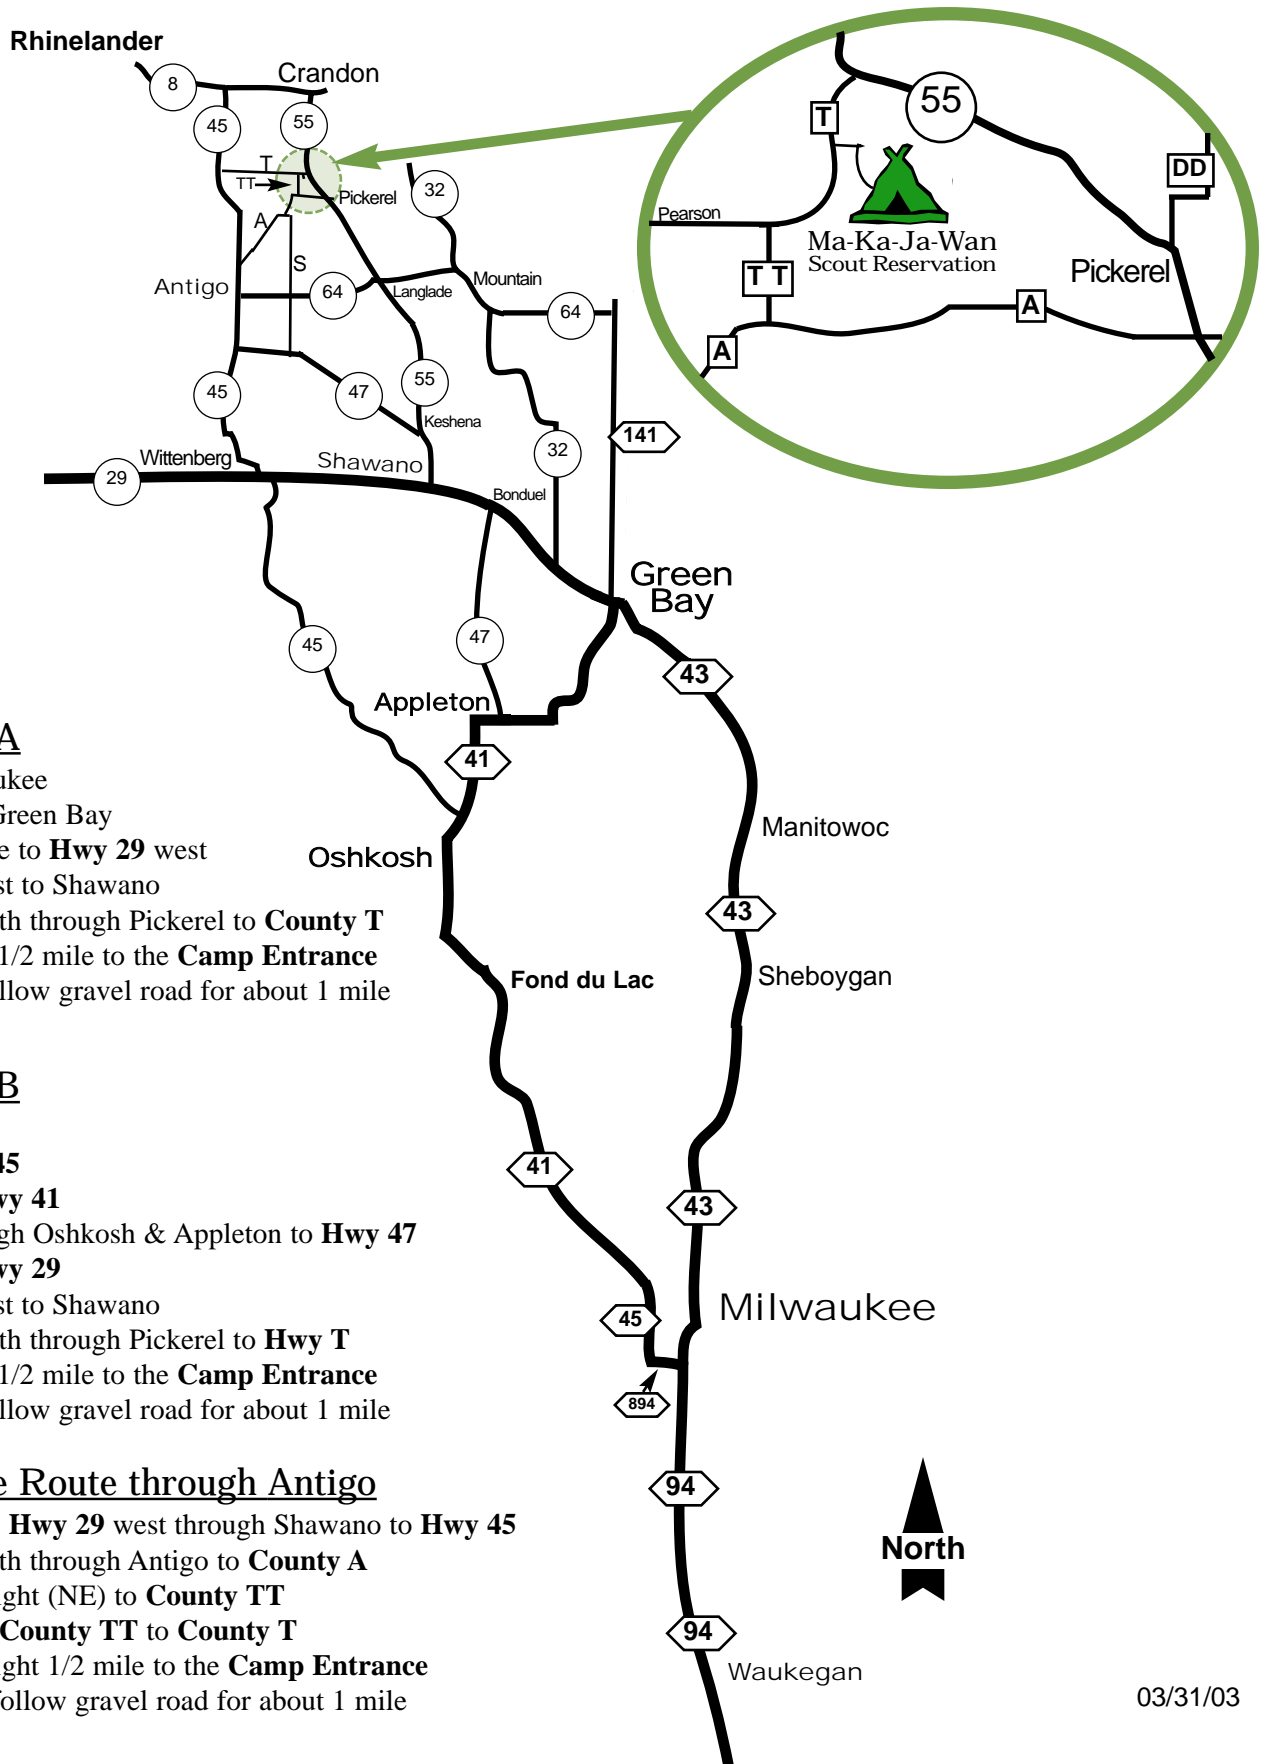

MA-KA-JA-WAN SCOUT RESERVATION

West 6500 Spring Lake Rd, Pearson, Wisconsin (715)484-2346

Zip 54462-8133

Route Option A

- I 94 through Milwaukee
- I 43 north through Green Bay
- Hwy 41 south 1 mile to Hwy 29 west
- Hwy 29 west to Shawano
- Hwy 55 north through Pickerel to County T
- Hwy T left 1/2 mile to the Camp Entrance
- Turn left, follow gravel road for about 1 mile

Route Option B

- I 94 to Milwaukee
- I 894 west to Hwy 45
- Hwy 45 north to Hwy 41
- Hwy 41 north through Oshkosh & Appleton to Hwy 47
- Hwy 47 north to Hwy 29
- Hwy 29 west to Shawano
- Hwy 55 north through Pickerel to Hwy T
- Hwy T left 1/2 mile to the Camp Entrance
- Turn left, follow gravel road for about 1 mile

Alternate Route through Antigo

- Continue on Hwy 29 west through Shawano to Hwy 45
- Hwy 45 north through Antigo to County A
- County A right (NE) to County TT
- Left (N) on County TT to County T
- County T right 1/2 mile to the Camp Entrance
- Turn right, follow gravel road for about 1 mile